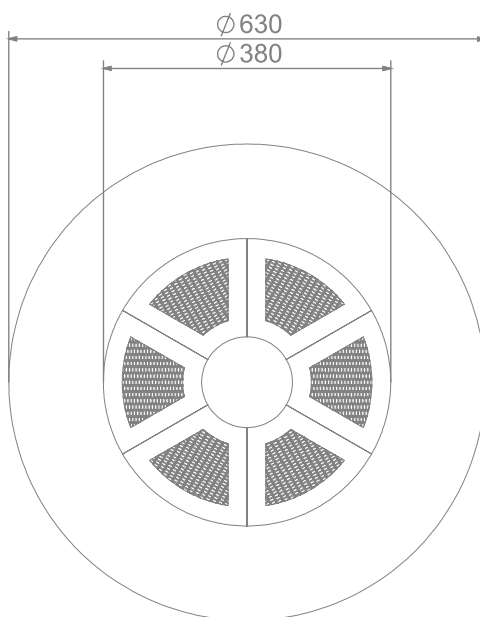

INFORMATION ABOUT THE PRODUCT

Dimensions	380 x 380 cm
Safety zone	630 x 630 cm
Safety zone area	21 m ²
Overall height	0 cm
Free fall height	90 cm
Amount of users	6
Product complies with EN 1176-1:2017-12	YES
Availability of spare parts	YES
Age range	1-8

According to EN 1176-1:2017-12 norm, the product requires applying a safety surface according to the product's free fall height.

SCALE 1:100

MATERIALS:

NON-SLIP LAMPS BUILT OF
POLYAMIDE

JOINING 6 MM SLATS
STAINLESS ROPE
CORROSION-RESISTANT